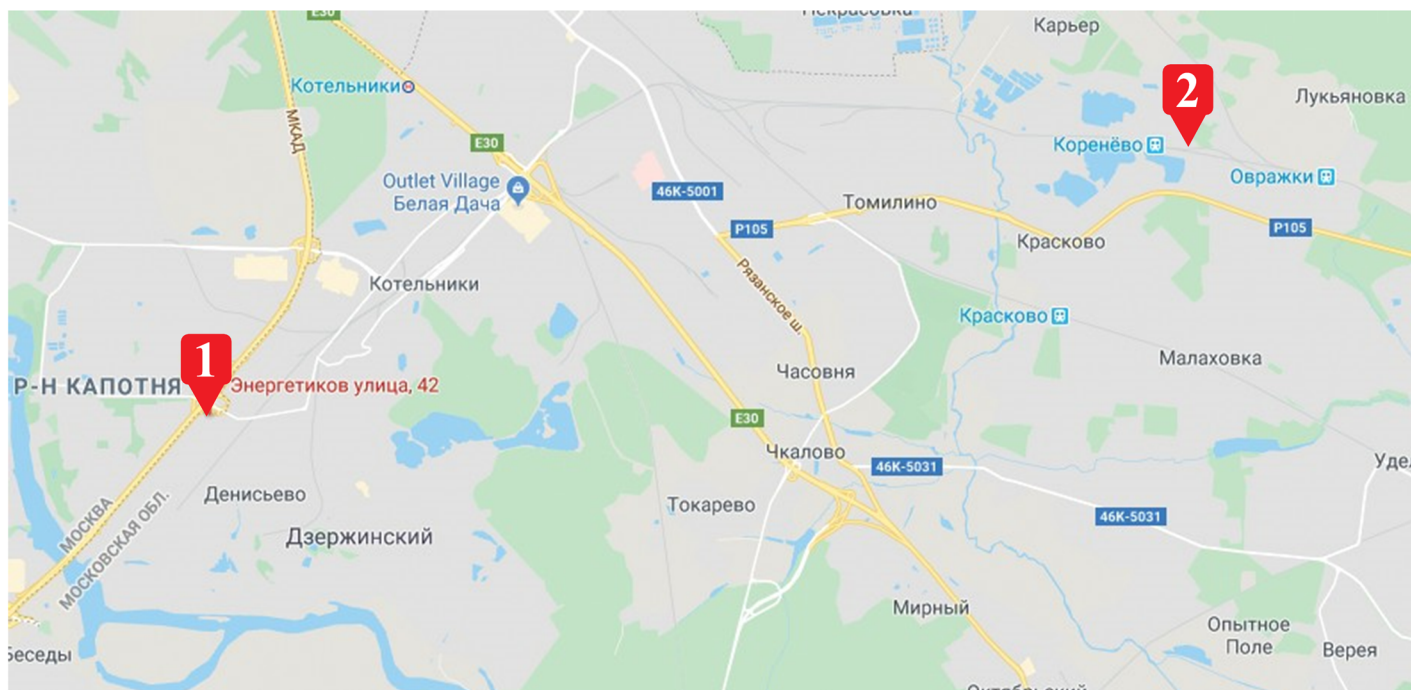

Тимоша

1 OFFICE ADDRESS

42 Energetikov str., Dzerzhinskiy city, Moscow region.

Public transport can be reached in the following ways:

A) by bus or minibus to the stop "GAS station" (about 150 meters to our complex):

from m. "Kuzminki" - No. 595; from m. "Lublin" - No. 305; from m. "Kotelniki" - No. 470, No. 904; from m. "Alma-Atinskaya" - No. 1063 B.)

by bus or minibus to the stop "Customs" (about 1 km to the complex):

- from the railway station "Lyubertsy" - No. 21, No. 20.

2 WAREHOUSE ADDRESS

Moscow region, Lyuberetsky district, Korenevo village, Esenina str., 1. (works around the clock)

How to get to the warehouse:

From the MKAD via Lyubertsy to the traffic police post. Turn left on Yegoryevsk. At the 8th traffic light (the second one with an additional arrow), turn left on the village. Korenevo. Then follow the main road. At the end of the village through the railway track, on the left a field, on the right a green shop, after 500 m on the right a gray hangar behind a fence made of corrugated board. From MKAD 14 km.

OFFICES

Moscow +7 (495) 744-11-62	• Perm +7 (342) 219-07-48	• Novosibirsk +7 (383) 291-90-96	• Irkutsk +7 (925) 009-88-25
• Saint-Petersburg +7 (812) 633-03-86	• Chelyabinsk +7 (351) 397-62-28	• Ufa +7 (347) 292-15-68	• Kazan +7 (843) 251-96-39
• Samara +7 (846) 972-01-70	• Omsk +7 (381) 236-79-34	• Rostov-on-Don +7 (863) 229-68-77	• Penza +7 (937) 404-95-00
• Ekaterinburg +7 (925) 111-08-18